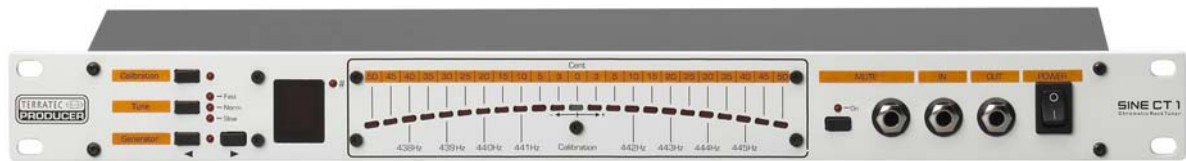

DESCRIPTION

SINE CT 1

Chromatic Rack Tuner

Guitarists know the problem, as do bass players — even keyboarders with older analog synthesizers struggle with poorly tuned instruments. Even with modern digital instruments it can happen that someone will accidentally tamper with the tuning when navigating through the depths of the submenus. Relief is in sight with the SINE CT 1 chromatic rack tuner by TerraTec.

It doesn't matter whether you're sitting in a noisy rehearsal room and you can't hear yourself think, or if recording is already in progress in the studio next door and absolute silence is essential — the SINE CT 1 will get you in tune in any situation. Simply plug your instrument into one of the 1/4" jack sockets — identical ones are available on the front and rear panels — and strike a string or key. The 7-segment

display automatically shows the pitch being played, while the LED chain indicates the possible deviation. The mute switch or optional foot switch lets you mute the tone output while tuning. If you would rather depend on your hearing, use the integrated tone generator which covers a range of C1 – B5 in semitones. The reference tone can be adjusted freely in a range of 438 – 445 Hz in 1-Hz steps. If precision is essential, the SINE CT 1 is your best choice.

- Reference tone adjustable from 438 Hz to 445 Hz in 1-Hz steps
- Integrated tone generator (C1 – B5 in semitones)
- Mute function, foot switch optional
- Display sensitivity adjustable in three steps