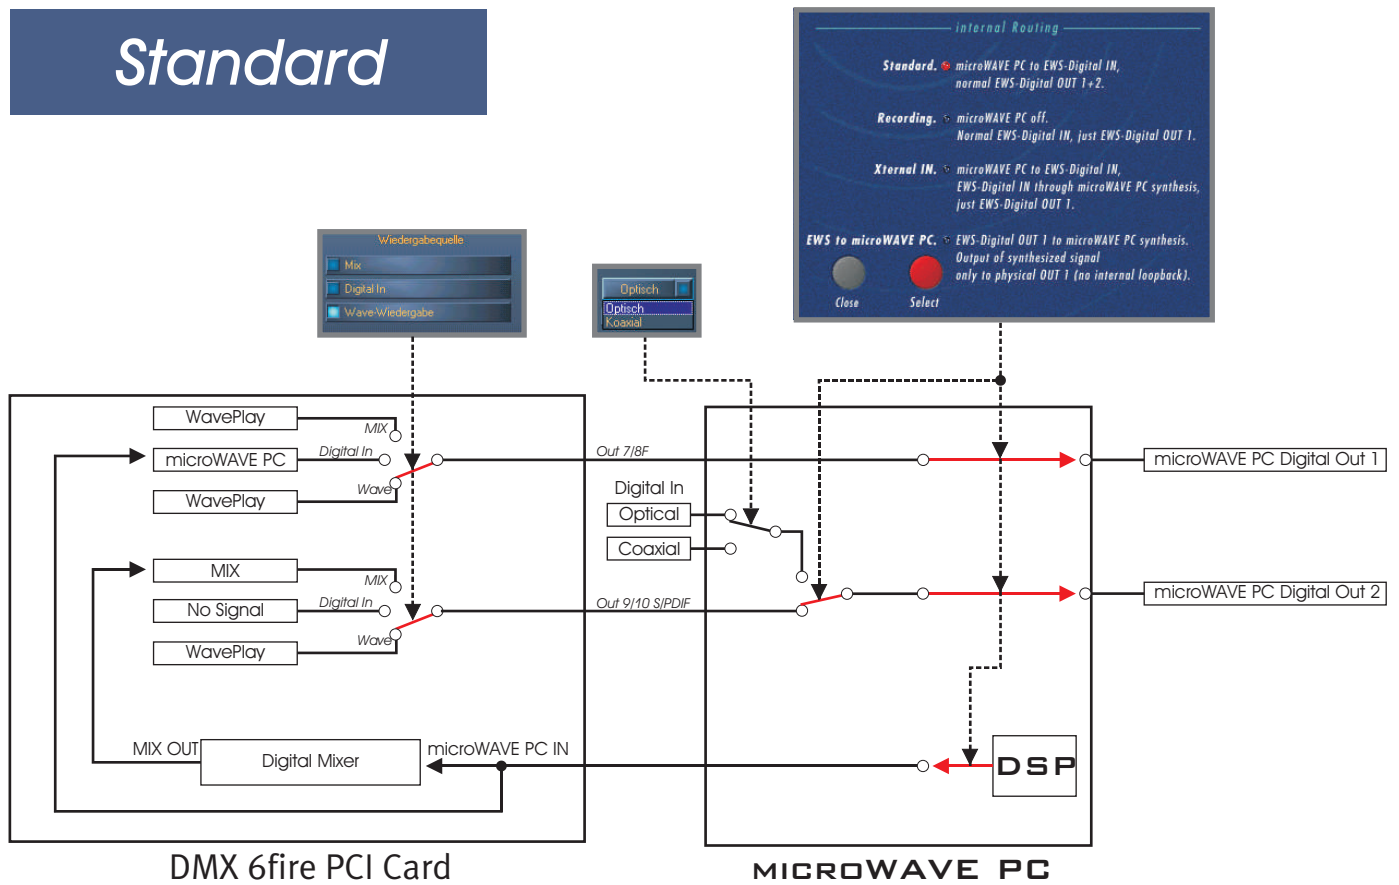

DMX 6fire basic - microWAVE PC Routing

Standard

Recording

DMX 6fire basic - microWAVE PC Routing

Xternal IN

EWS-Digital Out 1 to microWAVE PC synthesis