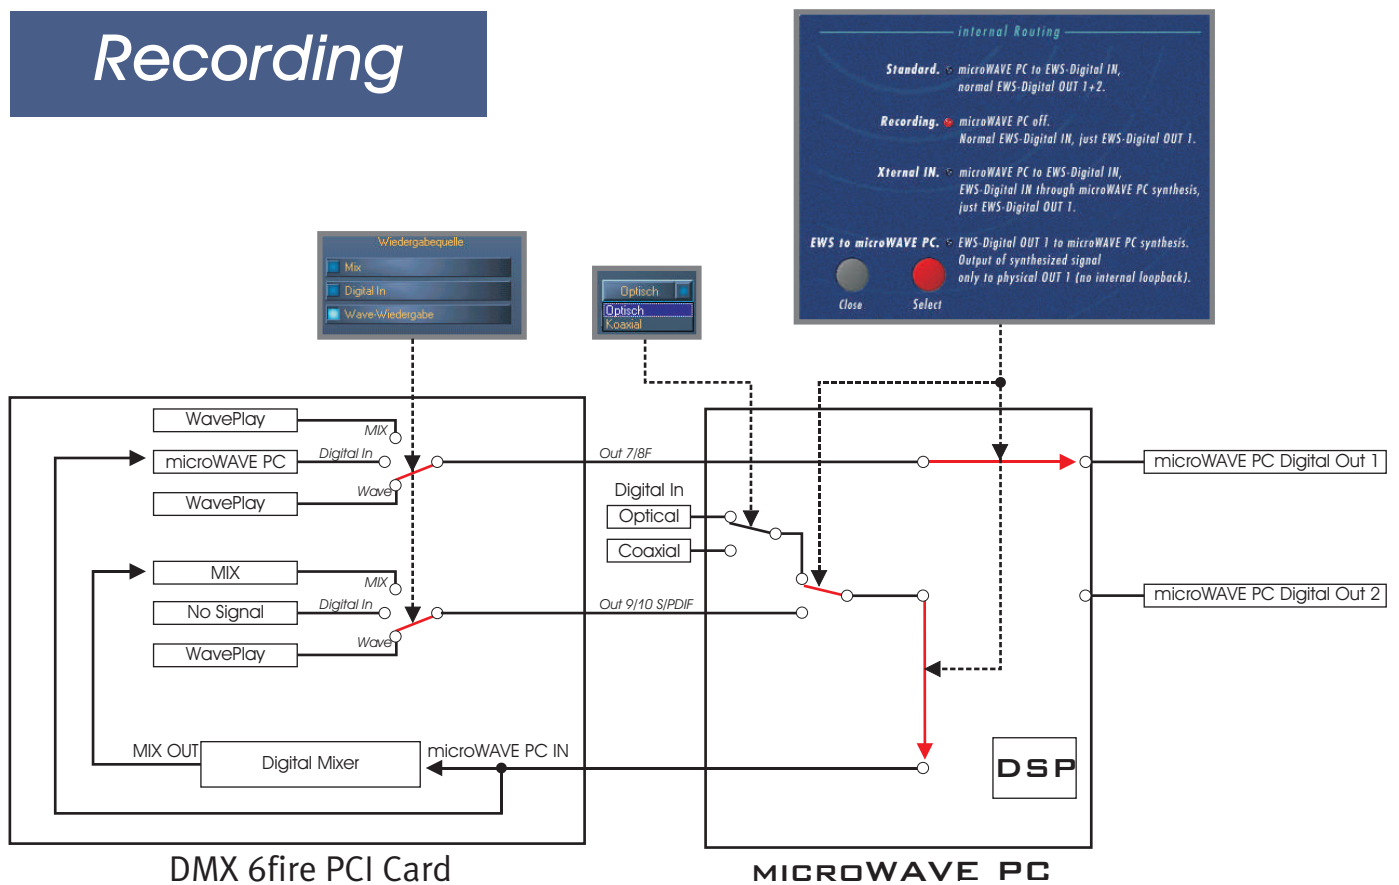

DMX 6fire basic - microWAVE PC Routing

Standard

Recording

DMX 6fire basic - microWAVE PC Routing

Xternal IN

EWS-Digital Out 1 to microWAVE PC synthesis