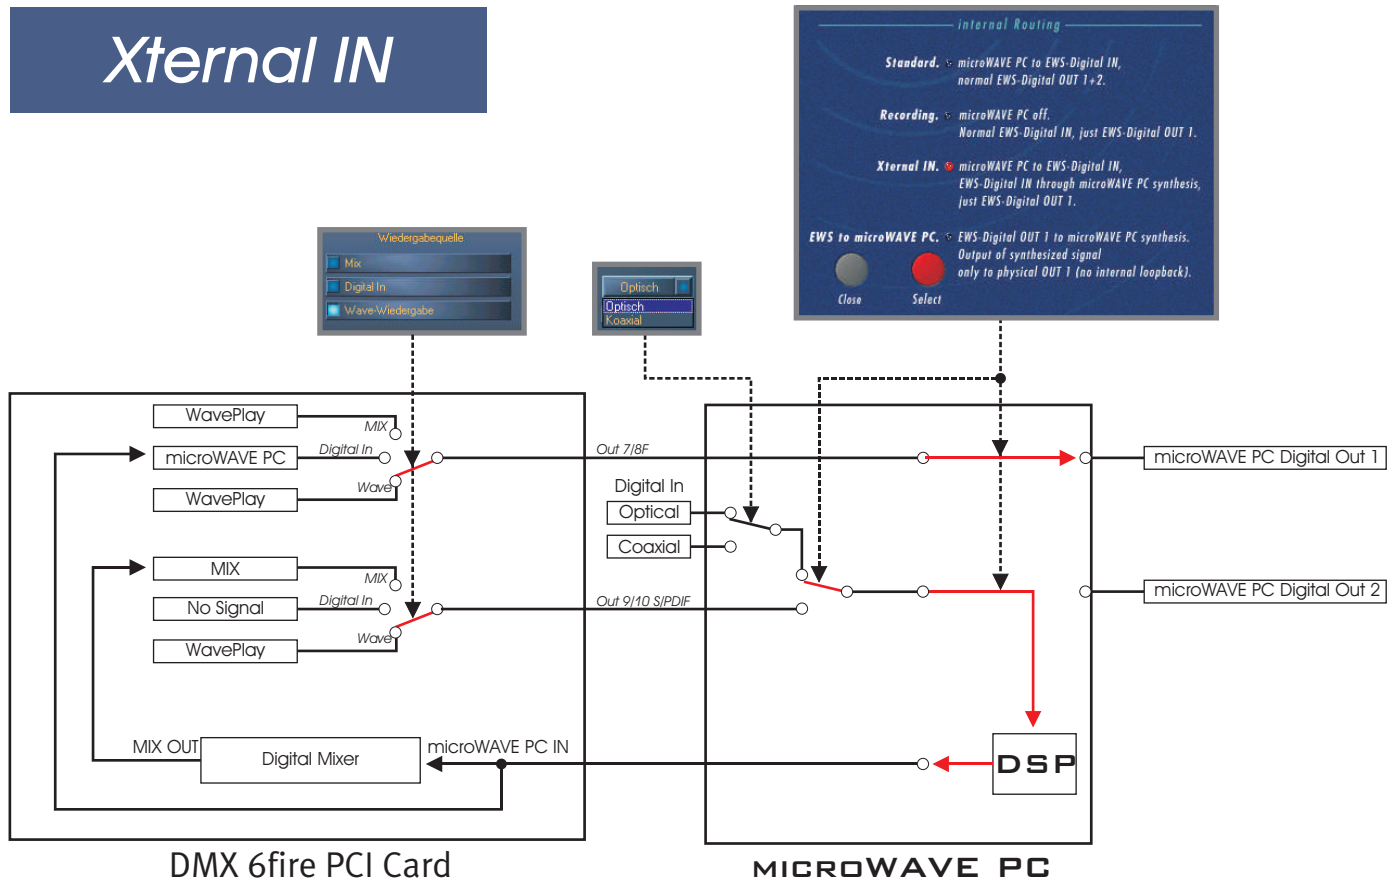

DMX 6fire basic - microWAVE PC Routing

Standard

Recording

DMX 6fire basic - microWAVE PC Routing

Xternal IN

EWS-Digital Out 1 to microWAVE PC synthesis